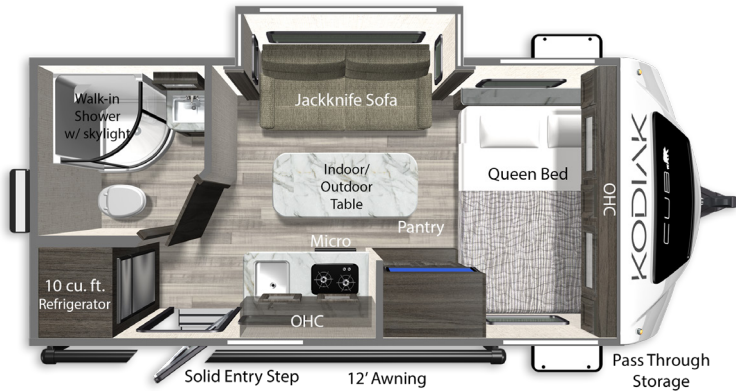

KODIAK CLUB

FLOORPLANS

160RB

Length: 20' 7"
Weight: 3,655 lbs
Fresh Water: 44 gals.
Grey Water: 39 gals.
Waste Water: 28 Gals.

162BH

Length: 20' 11"
Weight: 3,455 lbs
Fresh Water: 44 gals.
Grey Water: 39 gals.
Waste Water: 28 Gals.

170BH

Length: 21' 5"
Weight: 3,815 lbs
Fresh Water: 44 gals.
Grey Water: 39 gals.
Waste Water: 28 Gals.

100% Pre-Delivery Inspection

The Industry's Best RV Warranty

The Leader in Parts & Service

www.dutchmen.com
 Visit us online to see all of the Dutchmen brands, spacious floor plans, and detailed specifications.