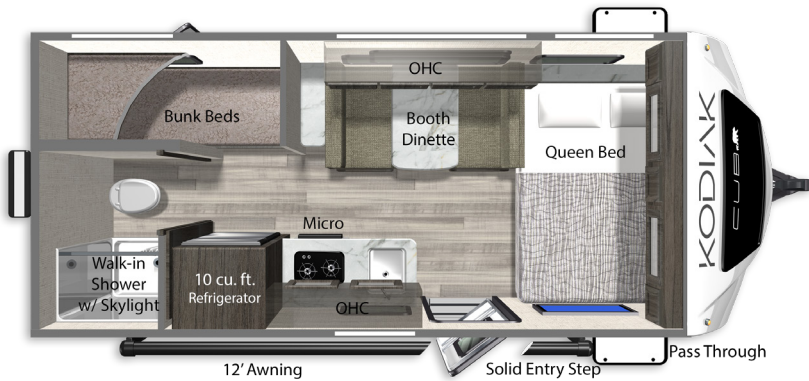

KODIAK CLUB

FLOORPLANS

160RB

Length: 20' 7"
Weight: 3,655 lbs
Fresh Water: 44 gals.
Grey Water: 39 gals.
Waste Water: 28 Gals.

162BH

Length: 20' 11"
Weight: 3,455 lbs
Fresh Water: 44 gals.
Grey Water: 39 gals.
Waste Water: 28 Gals.

170BH

Length: 21' 5"
Weight: 3,815 lbs
Fresh Water: 44 gals.
Grey Water: 39 gals.
Waste Water: 28 Gals.

100% Pre-Delivery Inspection

The Industry's Best RV Warranty

The Leader in Parts & Service

www.dutchmen.com
 Visit us online to see all of the Dutchmen brands, spacious floor plans, and detailed specifications.