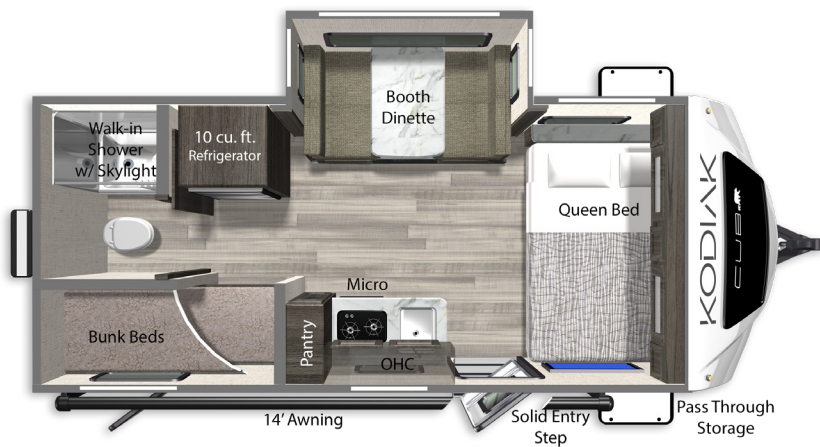

KODIAK CLUB

FLOORPLANS

160RB

Length: 20' 7"
Weight: 3,655 lbs
Fresh Water: 44 gals.
Grey Water: 39 gals.
Waste Water: 28 Gals.

162BH

Length: 20' 11"
Weight: 3,455 lbs
Fresh Water: 44 gals.
Grey Water: 39 gals.
Waste Water: 28 Gals.

170BH

Length: 21' 5"
Weight: 3,815 lbs
Fresh Water: 44 gals.
Grey Water: 39 gals.
Waste Water: 28 Gals.

100% Pre-Delivery Inspection

The Industry's Best RV Warranty

The Leader in Parts & Service

www.dutchmen.com
 Visit us online to see all of the Dutchmen brands, spacious floor plans, and detailed specifications.